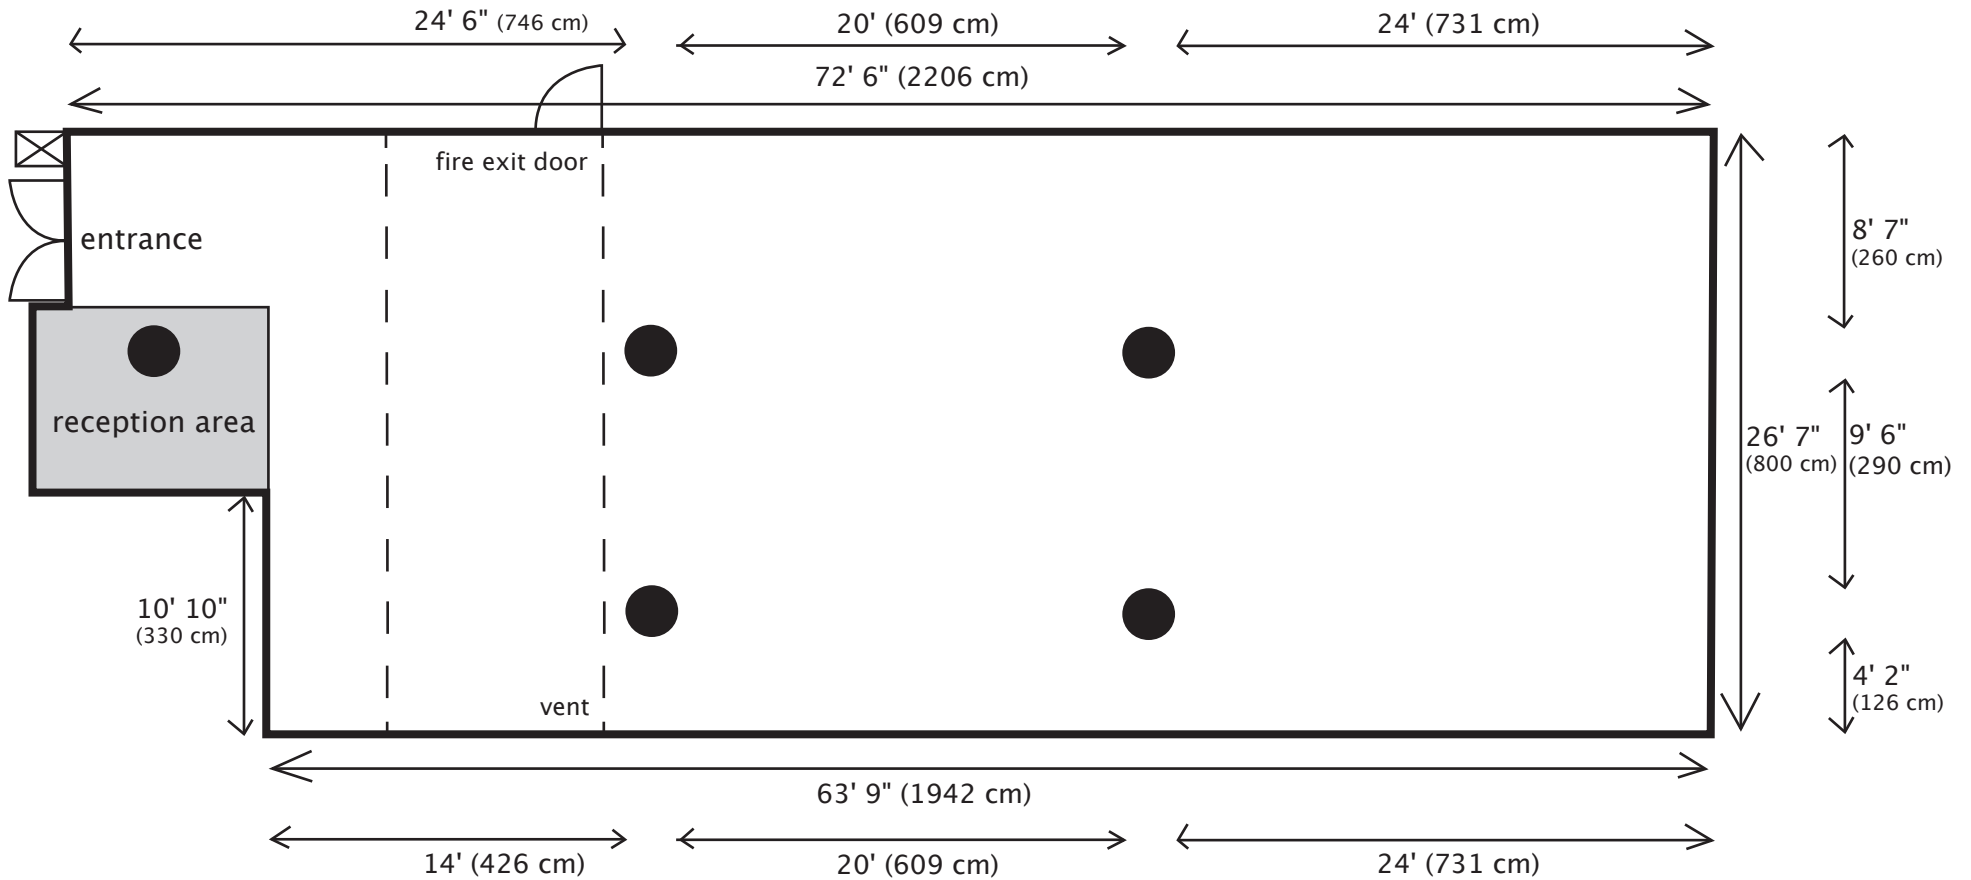

ISE CULTURAL FOUNDATION floorplan

- - About 2 feet (60 cm) dia./each colum
- Wall Height is 8' 10" (243cm)
- | - Vent on ceiling: 14" (35.5cm) lower than the wall height