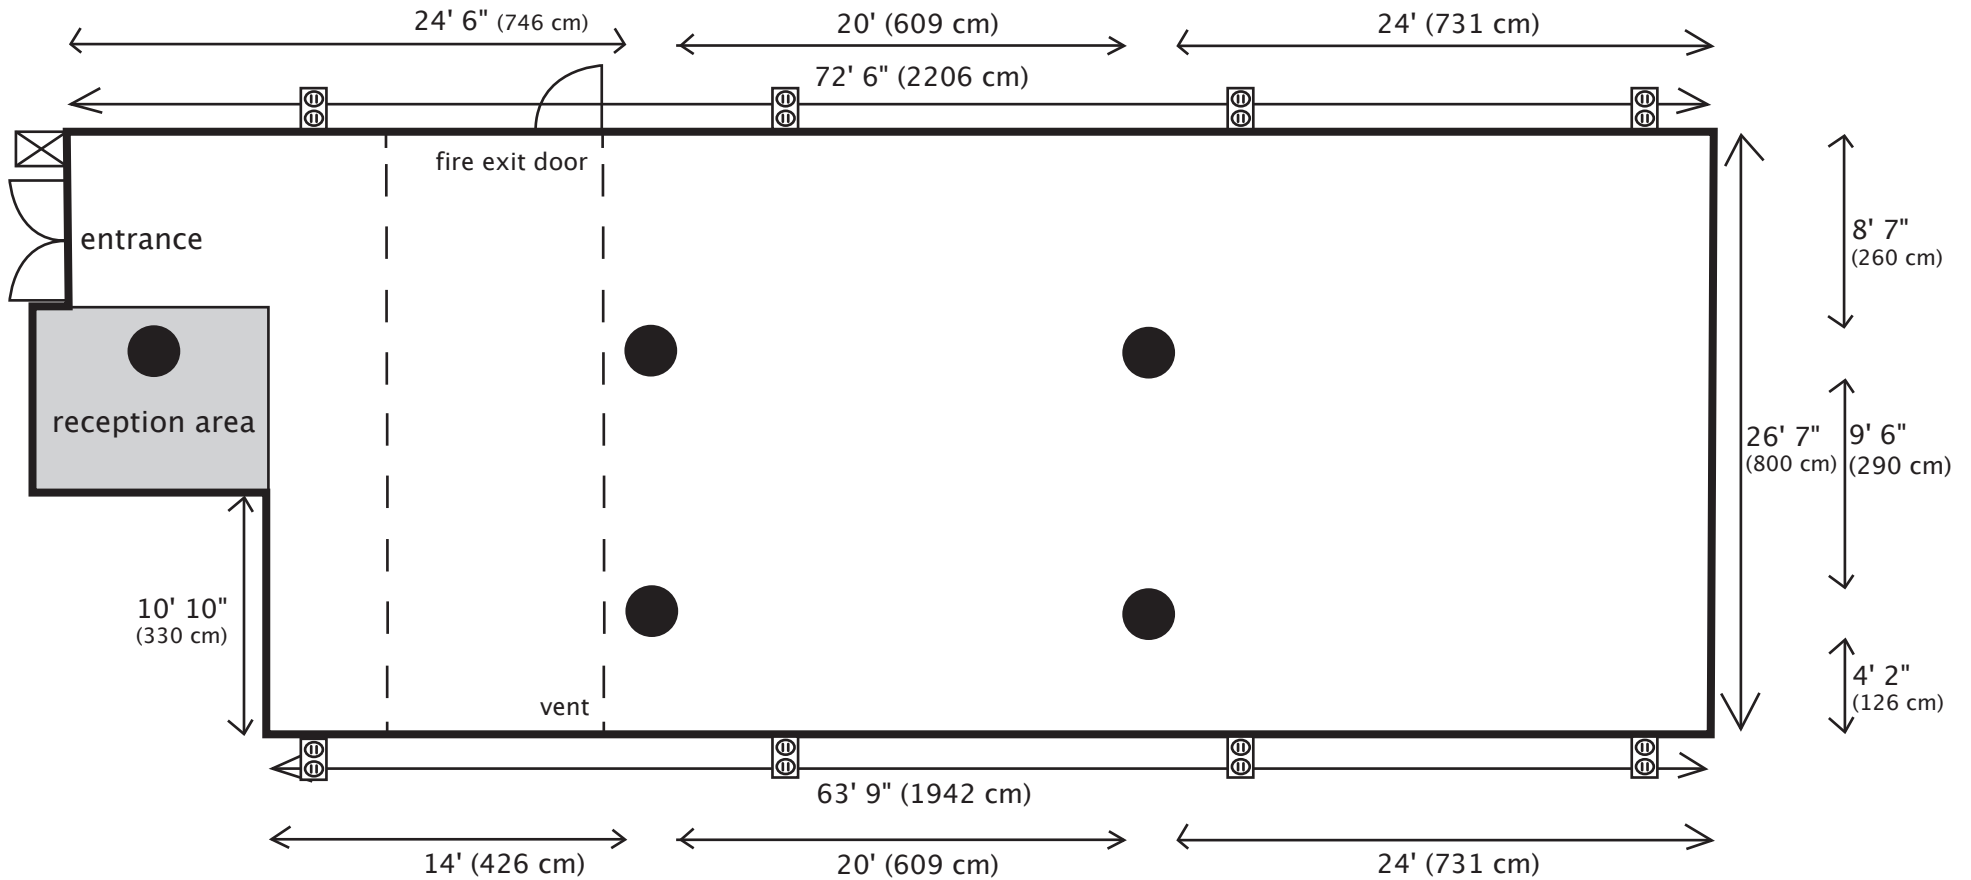

ISE CULTURAL FOUNDATION floorplan

- - About 2 feet (60 cm) dia./each colum
- Wall Height is 8' 10" (243cm)
- | - Vent on ceiling: 14" (35.5cm) lower than the wall height